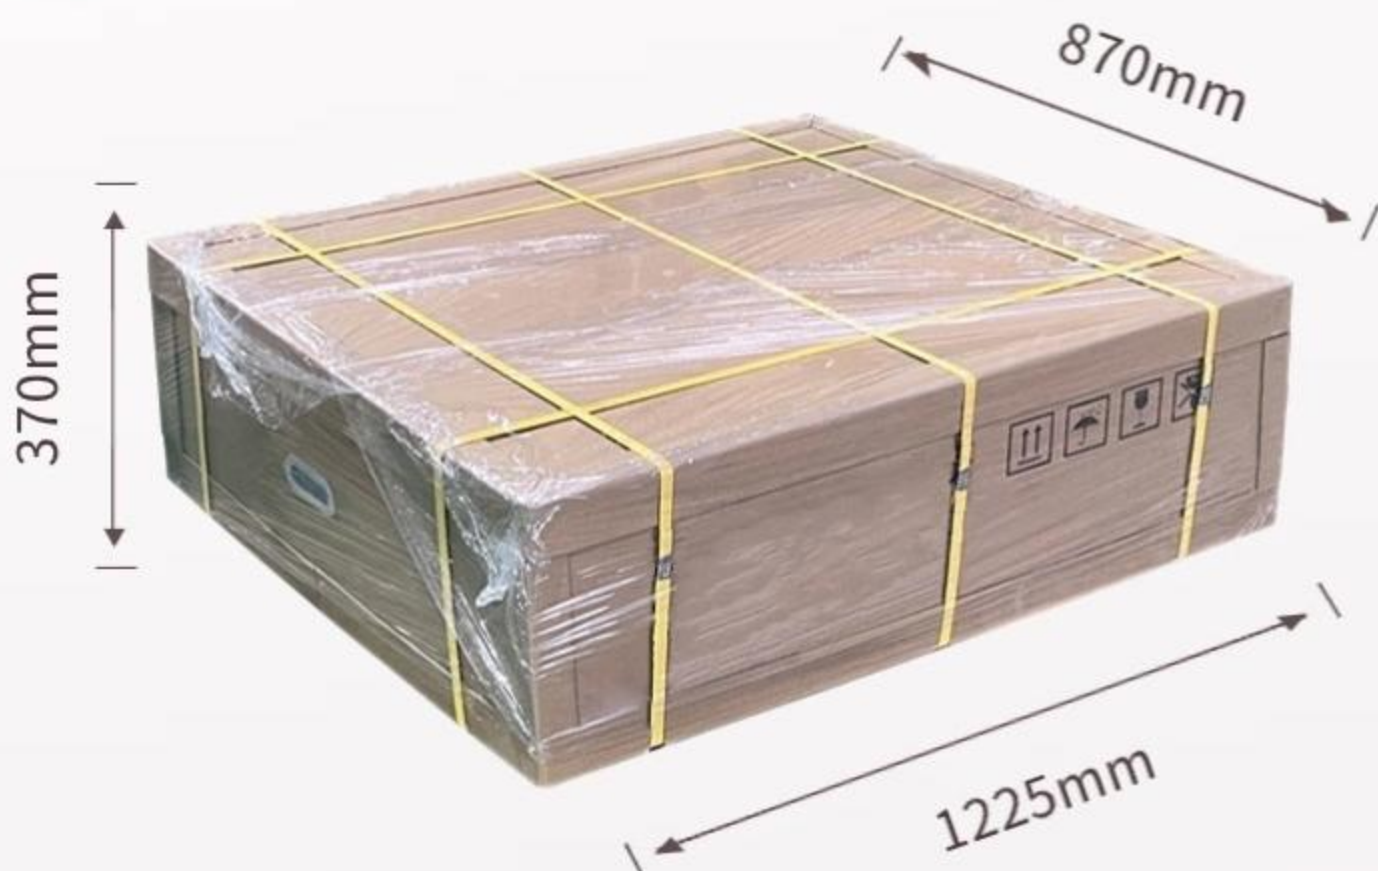

Product Packaging

Packaging Dimensions	1225mm*870mm*370mm (length*width*height)