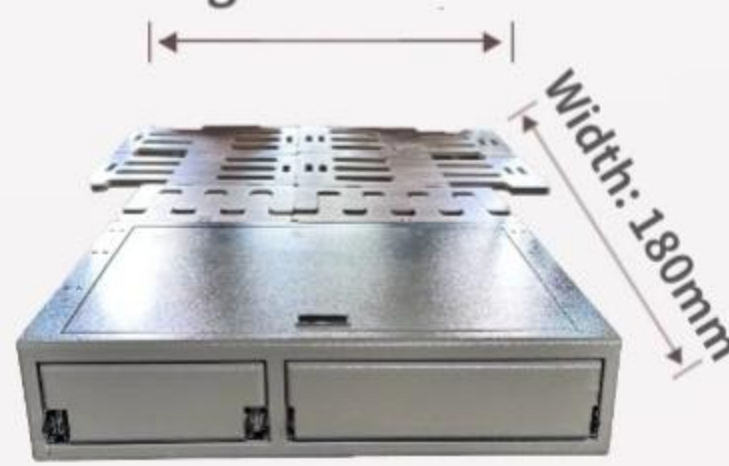

Length: 930mm-1190mm

Length: 1330mm

Length: 930mm-1190mm

Name	Aluminum bed board
Front length	930mm-1190mm
Rear length	930mm-1190mm
Width	1800mm

Name	Wooden bed board
Front length	1330mm
Rear length	930mm-1190mm
Width	1800mm

*Variations may occur depending on the vehicle model