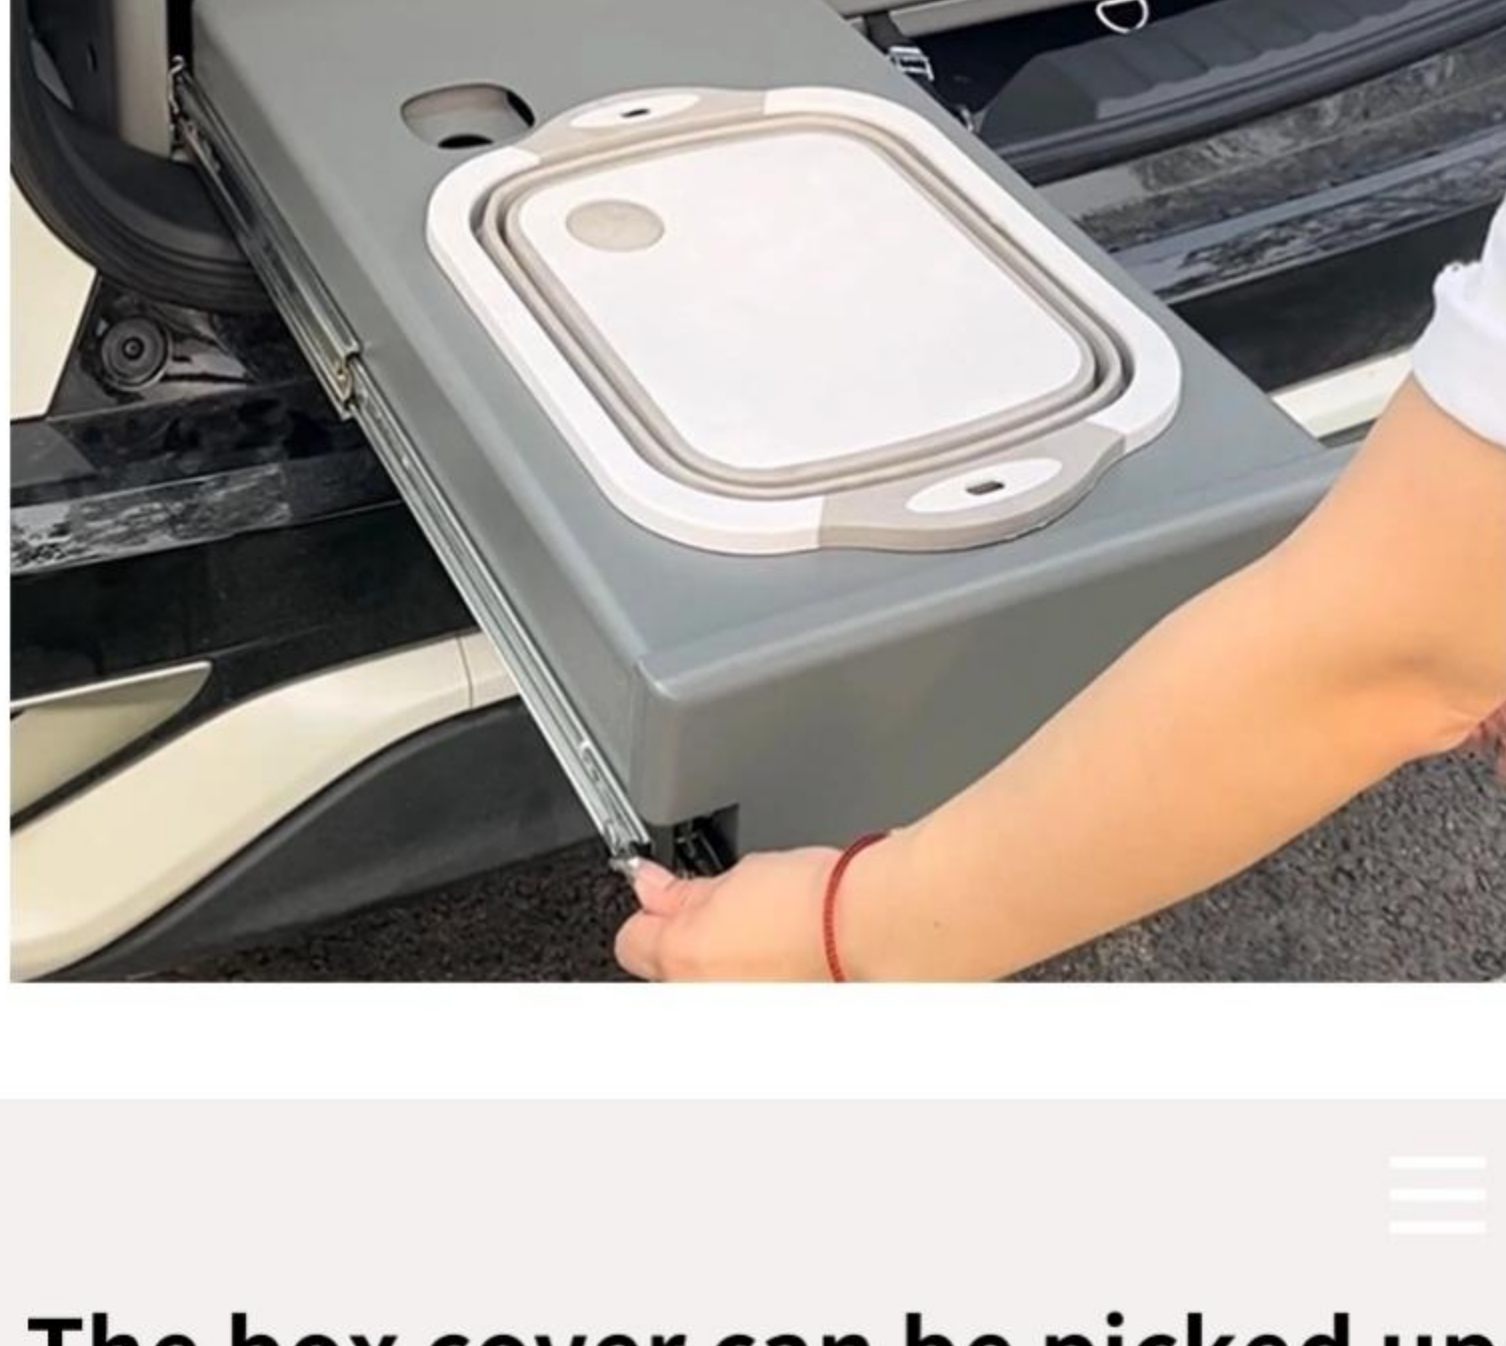

Drawers with locking function

No need to worry about the drawer sliding accidentally, providing better stability and safety of the product design