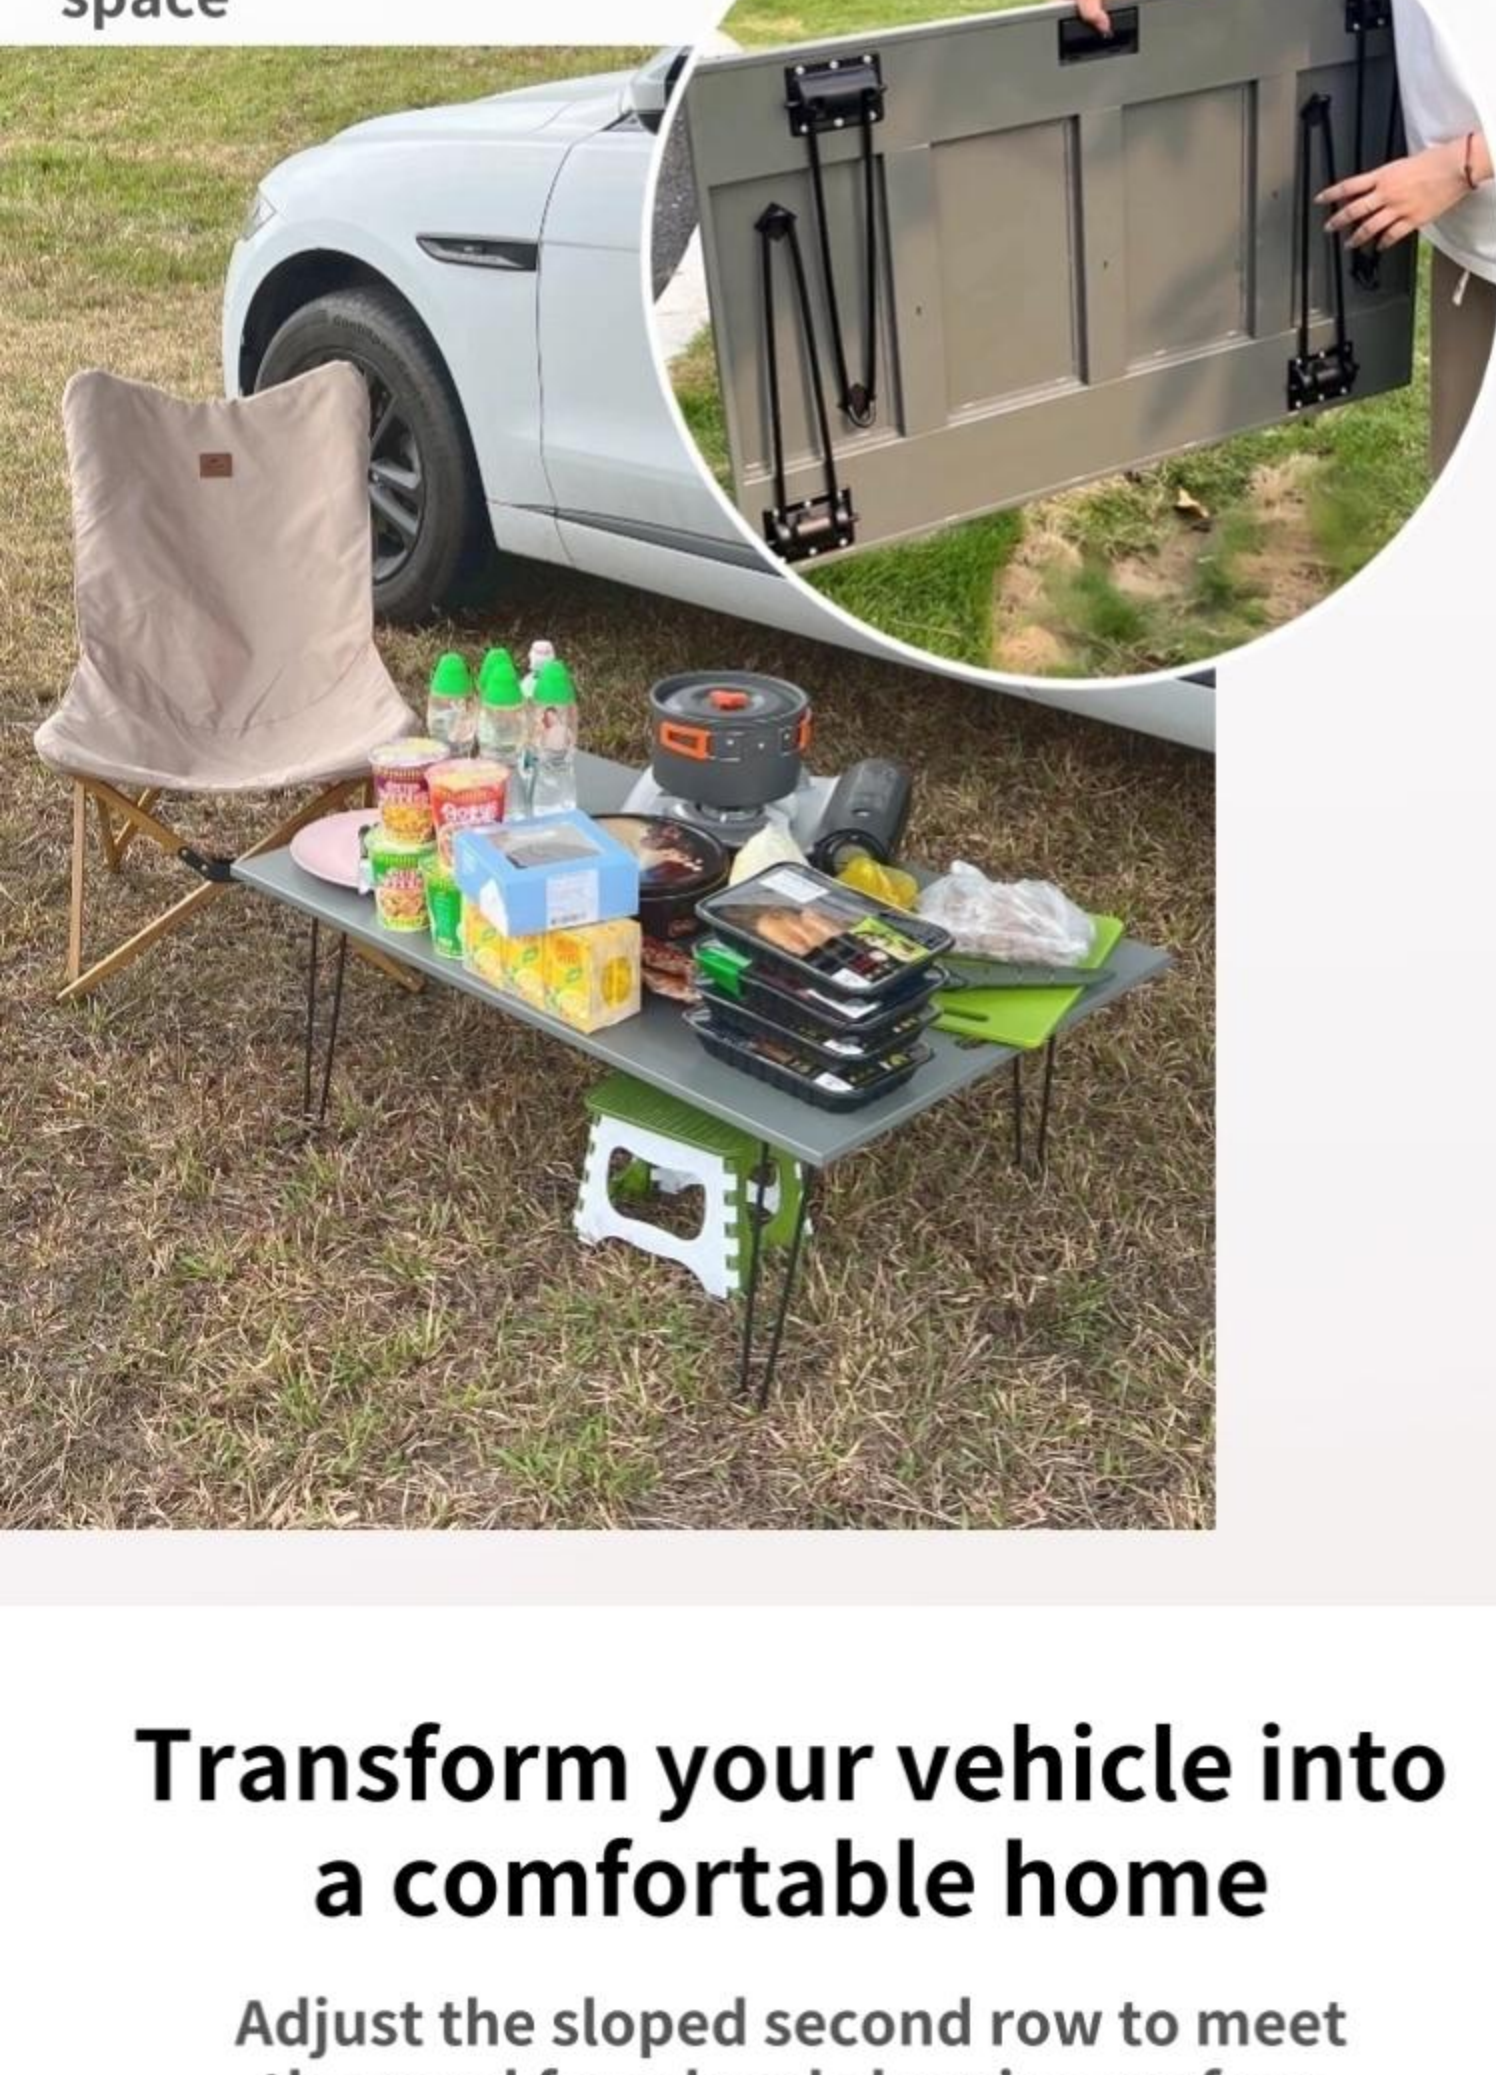

Folding table legs

Convenient for outdoor use and does not take up space